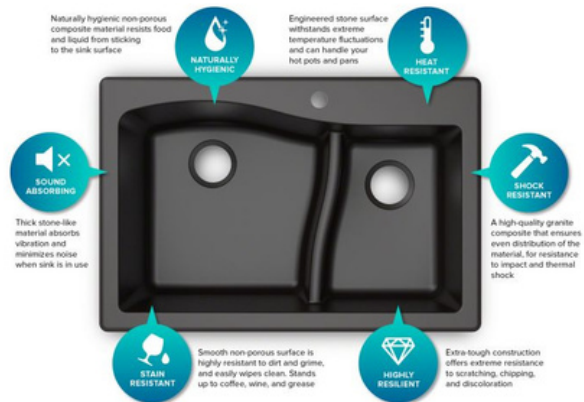

FEATURES

- OVERALL DIMENSIONS: 33" W X 22" D
- 60/40 SPLIT
- BOWL DEPTH: 8-7/8"
- MINIMUM CABINET SIZE: 36" W
- MINIMUM CABINET DEPTH: 24"
- 3-1/2" DRAIN OPENING
- ACCESSORIES INCLUDED IN THE BOX:
  - 2X - STRAINER (ST-2)
  - MOUNTING HARDWARE
  - CUT-OUT TEMPLATE
  - SILICONE MIT (KMS-1BLACK)
  - SILICONE TRIVET (KST-1BLACK)