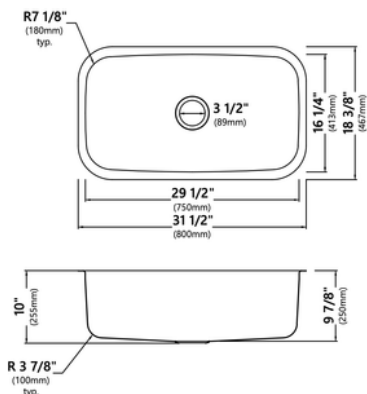

KBU14

31-1/2" Undermount
Single Bowl Kitchen Sink

FEATURES

- OVERALL DIMENSIONS: 31 1/2" X. 18 3/8"
- BOWL DIMENSIONS: 29 1/2" X 16 1/4"
- SINK DEPTH: 9 7/8"
- REQUIRED MINIMUM CABINET SIZE: 36" W X 24" D
- CENTER SET DRAIN
- 3 1/2" DRAIN OPENING
- NOISE DEFEND UNDERCOATING AND SOUND DAMPENING PADS ACCESSORIES INCLUDED IN THE BOX:

BOX:

- BASKET STRAINER BST-1
- BOTTOM GRID KBG-14
- CUT-OUT TEMPLATE
- MOUNTING HARDWARE
- TOWEL