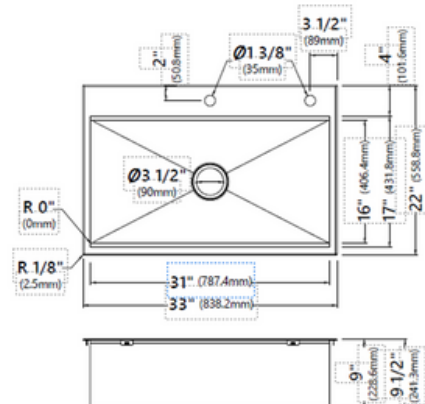

Undermount

Top Mount

Undermount Sink Fasteners Available Separately