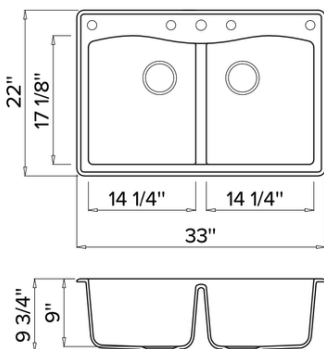

#### FEATURES

- OVERALL DIMENSIONS: 33" W X 22" D
- BOWL DEPTH: 9"
- MINIMUM CABINET SIZE: 36" W
- MINIMUM CABINET DEPTH: 24"
- 3-1/2" DRAIN OPENING
- ACCESSORIES INCLUDED IN THE BOX:
  - 2X - STRAINER (ST-2)
  - MOUNTING HARDWARE
  - CUT-OUT TEMPLATE
  - SILICONE MIT (KMS-1BLACK)
  - SILICONE TRIVET (KST-1BLACK)

#### FEATURES

- OVERALL DIMENSIONS: 33" W X 22" D
- BOWL DIMENSIONS: 29-1/2" X 18"
- LARGE BOWL DEPTH: 10"
- SMALL BOWL DEPTH: 7-1/2"
- MINIMUM CABINET SIZE: 36" W
- MINIMUM CABINET DEPTH: 24"
- REAR OFFSET DRAINS
- 3-1/2" DRAIN OPENING
- ACCESSORIES INCLUDED IN THE BOX:
  - MOUNTING HARDWARE
  - CUT-OUT TEMPLATE

#### FEATURES

- OVERALL DIMENSIONS: 25" W X 22" D
- BOWL DIMENSIONS: 21-1/2" X 18"
- BOWL DEPTH: 9-1/8"
- MINIMUM CABINET SIZE: 27" W
- MINIMUM CABINET DEPTH: 24"
- REAR OFFSET DRAIN
- 3-1/2" DRAIN OPENING
- ACCESSORIES INCLUDED IN THE BOX:
  - MOUNTING HARDWARE
  - CUT-OUT TEMPLATE