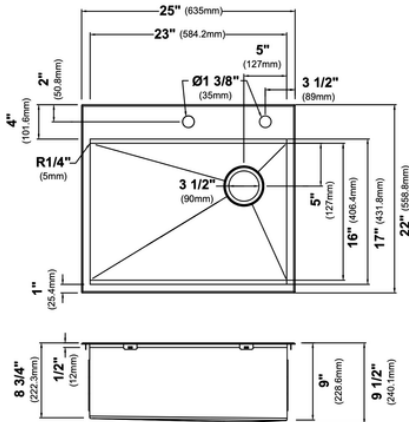

Undermount

Top Mount

Undermount Sink Fasteners Available Separately