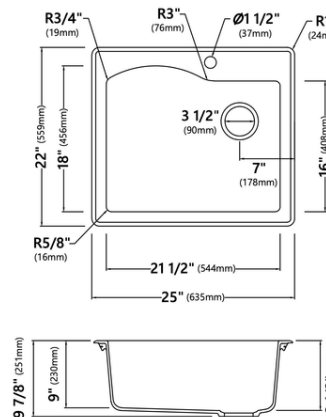

#### FEATURES

- OVERALL DIMENSIONS: 33" W X 22" D
- BOWL DEPTH: 9"
- MINIMUM CABINET SIZE: 36" W
- MINIMUM CABINET DEPTH: 24"
- 3-1/2" DRAIN OPENING
- ACCESSORIES INCLUDED IN THE BOX:
  - 2X - STRAINER (ST-2)
  - MOUNTING HARDWARE
  - CUT-OUT TEMPLATE
  - SILICONE MIT (KMS-1BLACK)
  - SILICONE TRIVET (KST-1BLACK)

#### FEATURES

- OVERALL DIMENSIONS: 33" W X 22" D
- BOWL DIMENSIONS: 29-1/2" X 18"
- LARGE BOWL DEPTH: 10"
- SMALL BOWL DEPTH: 7-1/2"
- MINIMUM CABINET SIZE: 36" W
- MINIMUM CABINET DEPTH: 24"
- REAR OFFSET DRAINS
- 3-1/2" DRAIN OPENING
- ACCESSORIES INCLUDED IN THE BOX:
  - MOUNTING HARDWARE
  - CUT-OUT TEMPLATE

#### FEATURES

- OVERALL DIMENSIONS: 25" W X 22" D
- BOWL DIMENSIONS: 21-1/2" X 18"
- BOWL DEPTH: 9-1/8"
- MINIMUM CABINET SIZE: 27" W
- MINIMUM CABINET DEPTH: 24"
- REAR OFFSET DRAIN
- 3-1/2" DRAIN OPENING
- ACCESSORIES INCLUDED IN THE BOX:
  - MOUNTING HARDWARE
  - CUT-OUT TEMPLATE