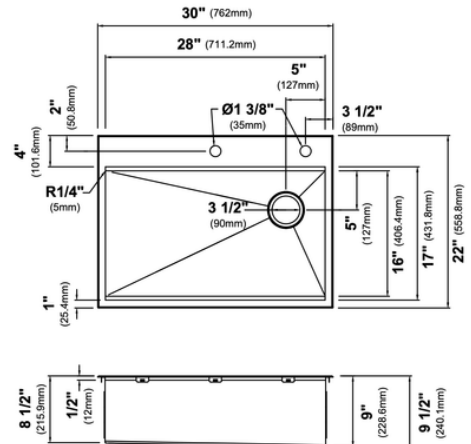

1. **FEATURES**
2. OVERALL DIMENSIONS: 30" W X 22" D
   - BOWL DIMENSIONS: 28" W X 16" D
   - BOWL DEPTH: 9"
   - MINIMUM CABINET SIZE: 33" W
   - MINIMUM CABINET DEPTH: 24"
   - REAR OFFSET DRAIN
   - NOISE DEFEND UNDERCOATING AND SOUND DAMPENING PADS
   - 3-1/2" DRAIN OPENING
   - **ACCESSORIES INCLUDED IN THE BOX:**
     - STRAINER ST-1
     - COVER CAP STC-2
     - BOTTOM GRID KBG-UN1-25
     - CUTTING BOARD KCB-WS102BB
     - ROLLING MAT KRM-11BL
     - TOP MOUNT CUT-OUT TEMPLATE
     - TOP MOUNT HARDWARE