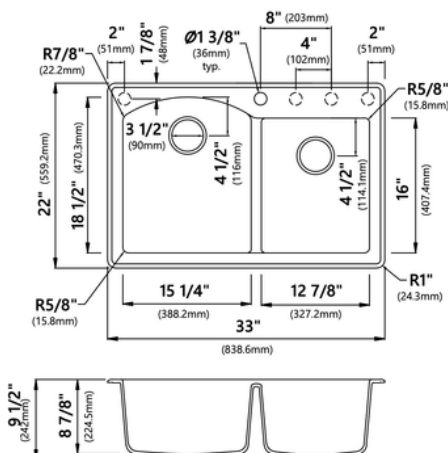

FEATURES

- OVERALL DIMENSIONS: 33" W X 22" D
- 60/40 SPLIT
- BOWL DEPTH: 8-7/8"
- MINIMUM CABINET SIZE: 36" W
- MINIMUM CABINET DEPTH: 24"
- 3-1/2" DRAIN OPENING
- ACCESSORIES INCLUDED IN THE BOX:
  - 2X - STRAINER (ST-2)
  - MOUNTING HARDWARE
  - CUT-OUT TEMPLATE
  - SILICONE MIT (KMS-1BLACK)
  - SILICONE TRIVET (KST-1BLACK)