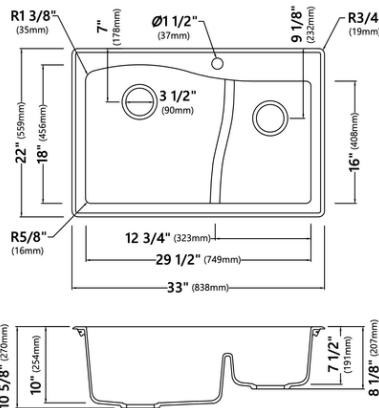

#### FEATURES

- OVERALL DIMENSIONS: 33" W X 22" D
- BOWL DEPTH: 9"
- MINIMUM CABINET SIZE: 36" W
- MINIMUM CABINET DEPTH: 24"
- 3-1/2" DRAIN OPENING
- ACCESSORIES INCLUDED IN THE BOX:
  - 2X - STRAINER (ST-2)
  - MOUNTING HARDWARE
  - CUT-OUT TEMPLATE
  - SILICONE MIT (KMS-1BLACK)
  - SILICONE TRIVET (KST-1BLACK)

#### FEATURES

- OVERALL DIMENSIONS: 33" W X 22" D
- BOWL DIMENSIONS: 29-1/2" X 18"
- LARGE BOWL DEPTH: 10"
- SMALL BOWL DEPTH: 7-1/2"
- MINIMUM CABINET SIZE: 36" W
- MINIMUM CABINET DEPTH: 24"
- REAR OFFSET DRAINS
- 3-1/2" DRAIN OPENING
- ACCESSORIES INCLUDED IN THE BOX:
  - MOUNTING HARDWARE
  - CUT-OUT TEMPLATE

#### FEATURES

- OVERALL DIMENSIONS: 25" W X 22" D
- BOWL DIMENSIONS: 21-1/2" X 18"
- BOWL DEPTH: 9-1/8"
- MINIMUM CABINET SIZE: 27" W
- MINIMUM CABINET DEPTH: 24"
- REAR OFFSET DRAIN
- 3-1/2" DRAIN OPENING
- ACCESSORIES INCLUDED IN THE BOX:
  - MOUNTING HARDWARE
  - CUT-OUT TEMPLATE

### FEATURES

- OVERALL DIMENSIONS: 31 1/2" X. 18 3/8"
- BOWL DIMENSIONS: 29 1/2" X 16 1/4"
- SINK DEPTH: 9 7/8"
- REQUIRED MINIMUM CABINET SIZE: 36" W X 24" D
- CENTER SET DRAIN
- 3 1/2" DRAIN OPENING
- NOISE DEFEND UNDERCOATING AND SOUND DAMPENING PADS ACCESSORIES INCLUDED IN THE BOX: