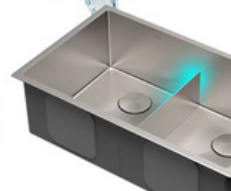

ULTRA-SLIM LOW DIVIDER