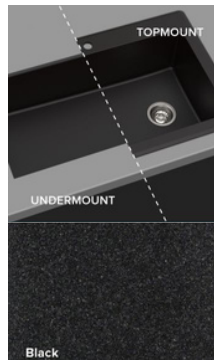

KGD-441BLACK

25" Drop-In/Undermount Granite
Single Bowl Kitchen Sink

FEATURES

- OVERALL DIMENSIONS: 33" W X 22" D
- BOWL DIMENSIONS: 29-1/2" X 18"
- LARGE BOWL DEPTH: 10"
- SMALL BOWL DEPTH: 7-1/2"
- MINIMUM CABINET SIZE: 36" W
- MINIMUM CABINET DEPTH: 24"
- REAR OFFSET DRAINS
- 3-1/2" DRAIN OPENING
- ACCESSORIES INCLUDED IN THE BOX:
  - MOUNTING HARDWARE
  - CUT-OUT TEMPLATE