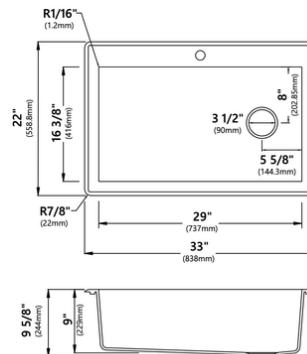

#### FEATURES

- OVERALL DIMENSIONS: 33" W X 22" D
- BOWL DEPTH: 9"
- MINIMUM CABINET SIZE: 36" W
- MINIMUM CABINET DEPTH: 24"
- 3-1/2" DRAIN OPENING
- ACCESSORIES INCLUDED IN THE BOX:
  - 2X - STRAINER (ST-2)
  - MOUNTING HARDWARE
  - CUT-OUT TEMPLATE
  - SILICONE MIT (KMS-1BLACK)
  - SILICONE TRIVET (KST-1BLACK)

#### FEATURES

- OVERALL DIMENSIONS: 33" W X 22" D
- BOWL DIMENSIONS: 29-1/2" X 18"
- LARGE BOWL DEPTH: 10"
- SMALL BOWL DEPTH: 7-1/2"
- MINIMUM CABINET SIZE: 36" W
- MINIMUM CABINET DEPTH: 24"
- REAR OFFSET DRAINS
- 3-1/2" DRAIN OPENING
- ACCESSORIES INCLUDED IN THE BOX:
  - MOUNTING HARDWARE
  - CUT-OUT TEMPLATE

#### FEATURES

- OVERALL DIMENSIONS: 25" W X 22" D
- BOWL DIMENSIONS: 21-1/2" X 18"
- BOWL DEPTH: 9-1/8"
- MINIMUM CABINET SIZE: 27" W
- MINIMUM CABINET DEPTH: 24"
- REAR OFFSET DRAIN
- 3-1/2" DRAIN OPENING
- ACCESSORIES INCLUDED IN THE BOX:
  - MOUNTING HARDWARE
  - CUT-OUT TEMPLATE

### FEATURES

- OVERALL DIMENSIONS: 32 1/4" X. 18 7/8"
- BOWL DIMENSIONS: 14 1/2" X 16 7/8"
- SINK DEPTH: 8 1/2"
- REQUIRED MINIMUM CABINET SIZE: 36" W X 24" D
- CENTER SET DRAINS
- 3 1/2" DRAIN OPENING
- LOW CENTER DIVIDER
- NOISE DEFEND UNDERCOATING AND SOUND DAMPENING PADS ACCESSORIES INCLUDED IN THE BOX: