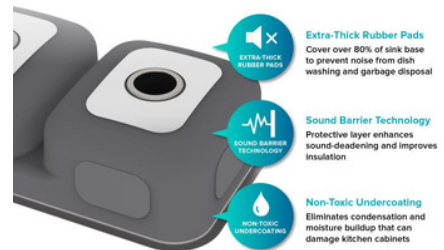

The Quietest Sink. Guaranteed.

Kräus