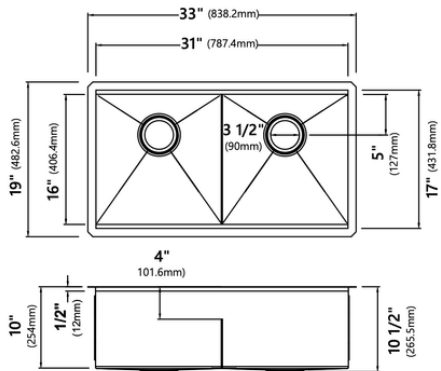

1. **FEATURES**
2. OVERALL DIMENSIONS: 33" W X 19" D
   - BOWL DIMENSIONS: 31" W X 16" D
   - BOWL DEPTH: 10"
   - MINIMUM CABINET SIZE: 36" W
   - MINIMUM CABINET DEPTH: 24"
   - REAR CENTER SET DRAINS
   - NOISE DEFEND UNDERCOATING AND SOUND DAMPENING PADS
   - 3-1/2" DRAIN OPENING
   - **ACCESSORIES INCLUDED IN THE BOX:**
     - STRAINER ST-1 x 2
     - COVER CAP STC-2 x 2
     - BOTTOM GRID KBG-WSU1-33 x 2
     - CUTTING BOARD KCB-WS103BB
     - ROLLING MAT KRM-11BL
     - CUT-OUT TEMPLATE
     - MOUNTING HARDWARE