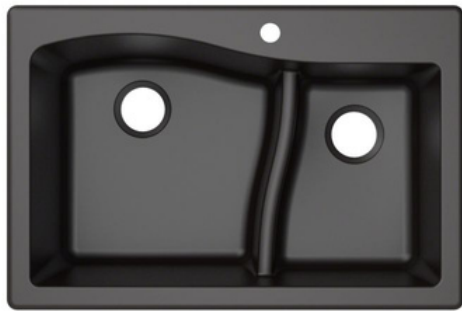

Kröus®

Quarza™

Quarza™ Series sinks are built to last a lifetime, with high-quality granite composite made from 80% natural quartz and high-performance acrylic resin, offering exceptional durability with the luxurious look & feel of real stone. The extra-tough material offers unparalleled resistance to scratches and stains, thermal shock, and impact from dropped objects. The naturally hygienic non-porous surface resists food and liquid from sticking for easy cleanup, and withstands extreme temperature fluctuations to handle hot pots and pans. Heavy-duty construction absorbs vibration and minimizes noise when the sink is in use. The versatile dualmount design allows for undermount or drop-in installation and is compatible with all countertops.

STOCK SINK GUIDE

KGD-442BLACK

33" Drop-In/Undermount Granite
60/40 Double Bowl Kitchen Sink