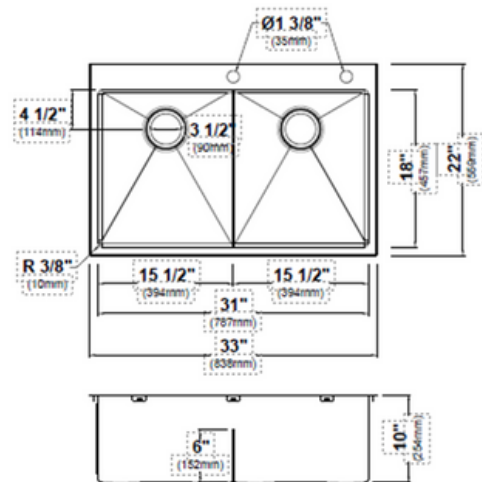

Trusted Quality

Experience Kraus Quality with extra-tough T304 stainless steel sinks and wear-resistant finish that's easy to keep clean