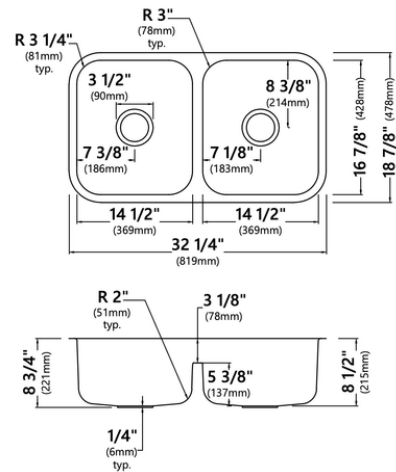

Kräus®

STOCK SINK GUIDE

Premier™

The Premier Series features streamlined sinks with a classically inspired look and generously rounded easy-to-clean corners. Ideal for all your kitchen needs, these sinks combine quality, convenience, and style in one attractive package. With extreme durability and wear-resistant satin finish, Premier Series sinks are perfect for any project. NoiseDefend™ technology provides exceptional sound reduction when you're using the sink, with extra-thick rubber dampening pads and a non-toxic undercoat to eliminate noise from dishwashing and waste disposal. The undermount configuration is designed for seamless installation with a variety of countertops and makes it easy to keep your kitchen counter clean by brushing crumbs and water straight into the sink.

FEATURES

- OVERALL DIMENSIONS: 32 1/4" X. 18 7/8"
- BOWL DIMENSIONS: 14 1/2" X 16 7/8"
- SINK DEPTH: 8 1/2"
- REQUIRED MINIMUM CABINET SIZE: 36" W X 24" D
- CENTER SET DRAINS
- 3 1/2" DRAIN OPENING
- LOW CENTER DIVIDER
- NOISE DEFEND UNDERCOATING AND SOUND DAMPENING PADS ACCESSORIES INCLUDED IN THE BOX:

BOX:

- STRAINER ST-1 x2
- BOTTOM GRID KBH-32 x2
- CUT-OUT TEMPLATE
- MOUNTING HARDWARE

KBU32

Undermount
Double Equal Kitchen Sink